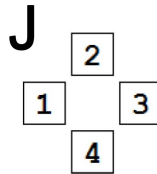

Seating Plan

Cuckfield Dramatic Society: Christmas Cabaret

**DANCE
AREA**

Tables of 4 are bookable as a whole table only or there are tables of 10 where you can book any number of seats from 1 to 10.