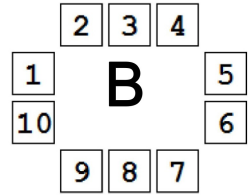

Seating Plan

Cuckfield Dramatic Society: Christmas Cabaret

**DANCE
AREA**

Tables of 4 are bookable as a whole table only or there are tables of 10 where you can book any number of seats from 1 to 10.