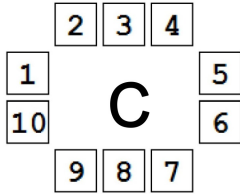

Seating Plan

Cuckfield Dramatic Society: Christmas Cabaret

**DANCE
AREA**

Tables of 4 are bookable as a whole table only or there are tables of 10 where you can book any number of seats from 1 to 10.