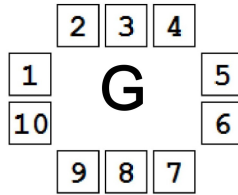

Seating Plan

Cuckfield Dramatic Society: Christmas Cabaret

**DANCE
AREA**

Tables of 4 are bookable as a whole table only or there are tables of 10 where you can book any number of seats from 1 to 10.