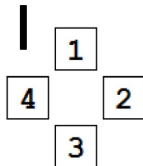

Seating Plan

Cuckfield Dramatic Society: Christmas Cabaret

**DANCE
AREA**

Tables of 4 are bookable as a whole table only or there are tables of 10 where you can book any number of seats from 1 to 10.