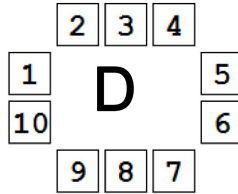

Seating Plan

Cuckfield Dramatic Society: Christmas Cabaret

**DANCE
AREA**

Tables of 4 are bookable as a whole table only or there are tables of 10 where you can book any number of seats from 1 to 10.